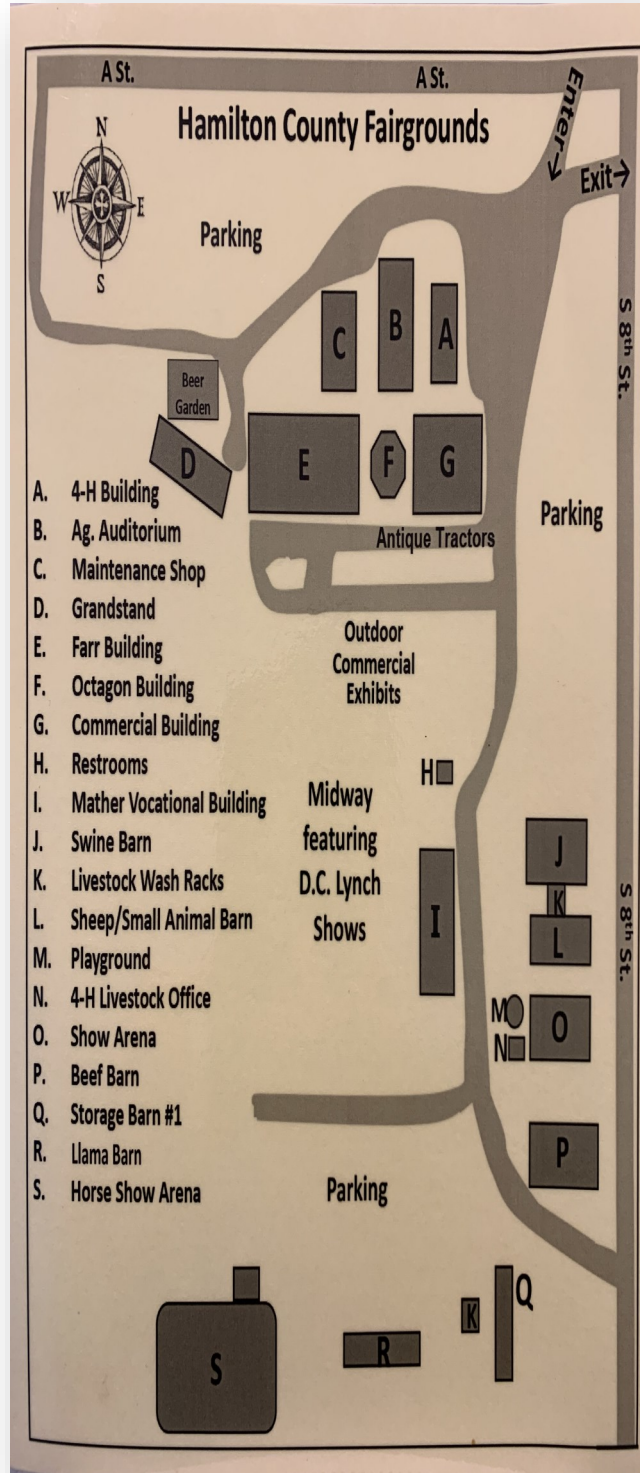

**Sunday, July 31st -
Family Day**

- 9:00am Cowboy Church - Show Arena
- 9:00am 4H, FFA & Open Class Exhibits open - all buildings
- 11am-3:30pm 4H Food Stand open - 4H Building
- 11:00am Food Trucks open
- 11:00am Optimist Food Stand open - Farr Building
- 12:00pm 4H & FFA Livestock Judging Contest - Show Arena
- 12:00pm Event Tent Opens
- 12pm-8pm QuickDraw Caricatures - location TBD
- 12pm-8pm *Axe Kickers Axe Throwing - location TBD
- 12pm-8pm *RORRring Entertainment Race Track - location TBD
- 1:00pm Critter Close Ups - across from Wolff Building
- 1pm-6pm Papa Bear Wood Carving - across from Farr Building
- 2:00pm DC Lynch Carnival and Midway open
- 12pm-8pm The Don't Try This At Home Show (Peter & Penelope) strolling act
- 2:00pm Bid Calling Contest - inside Farr Building
- 3:00pm Critter Close Ups - across from Wolff Building
- 4:00pm Bingo - inside Event Tent (free, all ages)
- 5:00pm Critter Close Ups - across from Wolff Building
- 5:00pm Eating Contests - inside Event Tent (free, all ages)
- 9:00pm Fairgrounds close

4pm-6:30pm Quick Draw Caricatures - location TBD

5:00pm Event Tent opens

5:00pm Food Trucks open

5pm-9pm Papa Bear Wood Carving - across from Farr Building

5pm-9pm Optimist Food Stand open - Farr Building

5pm-9pm *RORRring Entertainment Race Track - location TBD

5:30pm Barley Bin opens

6:00pm Critter Close Ups - across from Wolff Building (Octagon building)

6:00pm DC Lynch Carnival and Midway open

7:00pm Trailer Races - Grandstand

4:00pm 4H & FFA Livestock Premium Auction - Show Arena

4pm-7pm Kenastons Band - Event Tent

4pm-6:30pm & 7pm-9:30pm Quick Draw Caricatures - location TBD

5:00pm Cattleman's Steak Dinner - Event Tent

5:30pm Barley Bin opens